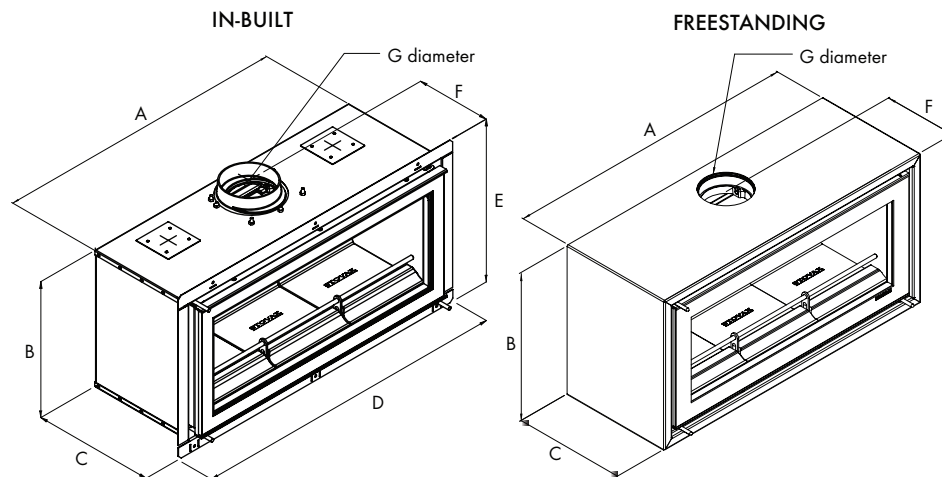

TECHNICAL | INFORMATION

DIMENSIONS

	Studio 1	Studio 2	Studio 1 FS	Studio 2 FS
A	745mm	950mm	800mm	1000mm
B	415mm	440mm	479mm	504mm
C	350mm	350mm	380mm	380mm
D	821mm	1019mm	-	-
E	497mm	522mm	-	-
F	246mm	246mm	260mm	260mm
G ø	153mm	153mm	153mm	153mm

SPECIFICATIONS

Opening dimensions (w x h x d)	830 x 689 x 600	1030 x 12 x 600	-	-
Minimum rear clearances	-	-	350	360
Minimum side clearances	-	-	400	425
Minimum corner rear clearances	-	-	350	360
Minimum corner side clearances	-	-	400	425
Minimum floor protector required (w x l x d)	300 x 1200 x 12 mm	300 x 1400 x 24 mm	300 x 1200 x 12 mm *	300 x 1400 x 24 mm *
Flame Viewing Area (w x h)	590 x 263mm	790 x 289mm	590 x 263mm	790 x 289mm
Weight	92Kg	112Kg	100Kg	120Kg
Heating capacity approx.	120m²	150m²	120m²	150m²

* If installed on Riva Bench. If installed at ground level increase hearth width by 400mm to include unit.

Refer to Installation manual for detailed specifications on installing this product.

A Zero Clearance Box is required for installation of Riva Studio in-built models into timber framing.