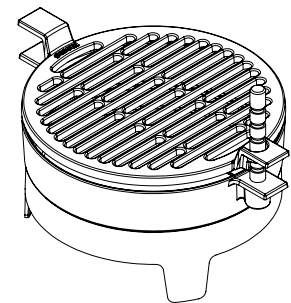

TECHNICAL DATA