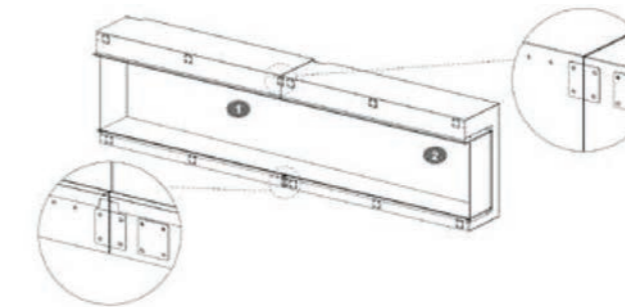

Tru View Bespoke

The combination possibilities are endless:

The Tru View Bespoke features customisable installation and connectable units for a grand masterpiece.

Available in sizes 45", 65" and 85", it is possible to create the size you want by simply placing 2, 3 or more units together to fit required width. This increases the size of the fire and also the heat output.

Any of the units can be combined, providing endless possibilities.

- 45+45 = 90 (229cm)
- 45+65 = 110 (280cm)
- 45+85 = 130 (330cm)
- 45+45+45 = 135 (343cm)
- 65+85 = 150 (381cm)
- 85+85 = 170 (432cm)
- 65+65+65 = 195 (495cm)
- 85+85+85 = 255 (648cm)