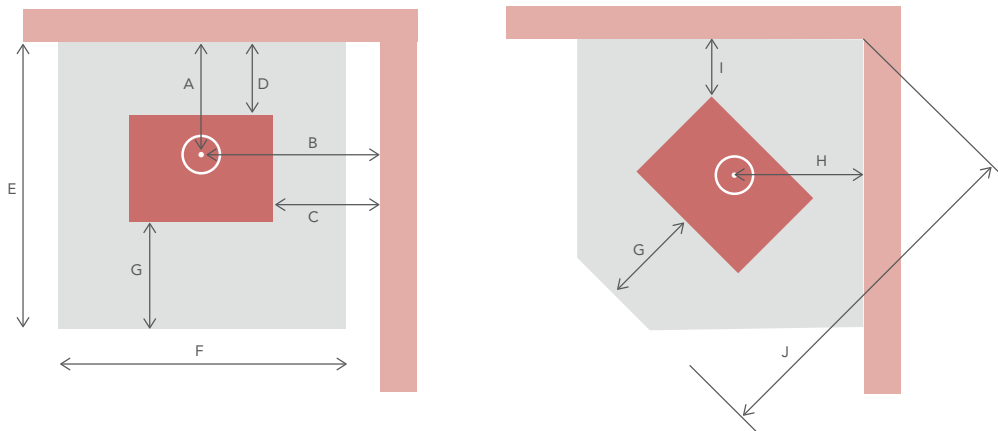

Dimensions, Specifications and Clearances

| Width | Depth | Firebox Height | Base Height | Weight | Weight w Base | Install Options | Flue Configuration |
|-------|-------|----------------|-------------|--------|---------------|---|------------------------------|
| 365 | 400 | 495 | 360 | 65kg | 80kg | No shielding / With firebox heat shield | 6" Flue with 8" Solid Casing |

| | A | B | C | D | E | F | G | H | I | J | Hearth Specification |
|--------------------------|-----|-----|-----|-----|-----|-----|------|-----|----|-----|----------------------|
| Millenium L37 | 254 | 433 | 250 | 150 | 790 | 650 | 265* | 271 | 75 | 945 | 6mm Compressed Board |
| with Firebox Heat Shield | 179 | 433 | 250 | 75 | 715 | 650 | 265* | 271 | 75 | 945 | 6mm Compressed Board |

* G is 265mm in front of the appliance, or 300mm in front of the door opening.

Hearth Dimensions

All measurements are to the combustible material and a guide only.

For full instructions and specification of the inbuilt models please consult installation manual.