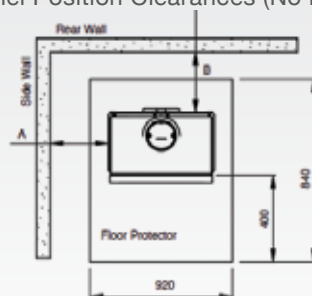

Parallel Position Clearances (No Bench)

	Dimension A	Dimension B
No Heat Shield	500mm	650mm
Rear Heat Shield Only	400mm	200mm
Rear & Side Heat Shield	350mm	200mm