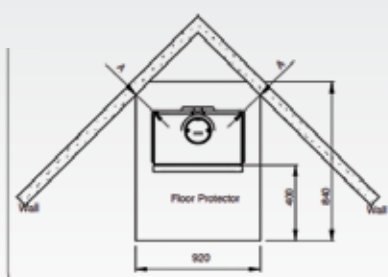

Corner Position Clearances

	Dimension A
No Heat Shield	Not Tested
Rear Heat Shield Only	350mm
Rear & Side Heat Shield	200mm