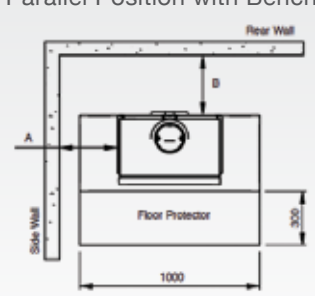

Parallel Position with Bench**

	Dim A	Dim B
No Heat Shield	500mm	650mm
Rear Heat Shield Only	400mm	200mm

** Rear Heat Shield Only