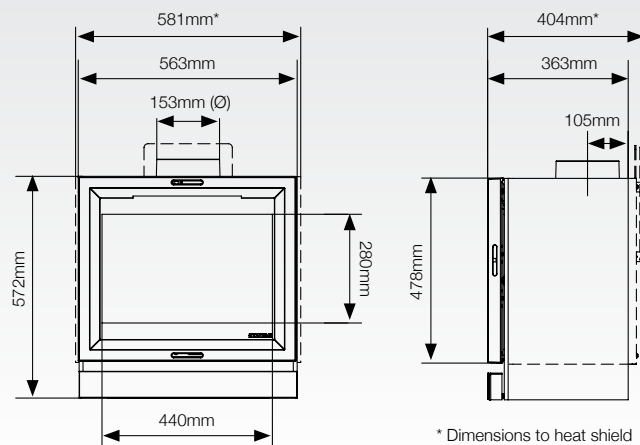

## key technical data

- Maximum heat output - 12kW
- Efficiency - 65%
- Particulate Emmissions - 1.8g/kg
- Room Heating Capacity - 168m<sup>2</sup>
- Maximum log length - 400mm
- 6" Top flue exit
- Airwash and Cleanburn technologies
- Large glass window to maximise flame viewing
- Optional Glass Top Plate & Riva Stove Benches (see back cover)
- Optional Heat Shield to reduce distance to heat sensitive materials

### Corner Position Clearances

	Dimension A
No Heat Shield	Not Tested
Rear Heat Shield Only	350mm
Rear & Side Heat Shield	200mm

### Parallel Position Clearances (No Bench)

	Dimension A	Dimension B
No Heat Shield	500mm	650mm
Rear Heat Shield Only	400mm	200mm
Rear & Side Heat Shield	350mm	200mm

### Parallel Position with Bench\*\*

	Dim A	Dim B
No Heat Shield	500mm	650mm
Rear Heat Shield Only	400mm	200mm

\*\* Rear Heat Shield Only

View with optional ceramic glass top plate on Riva 120 High Bench